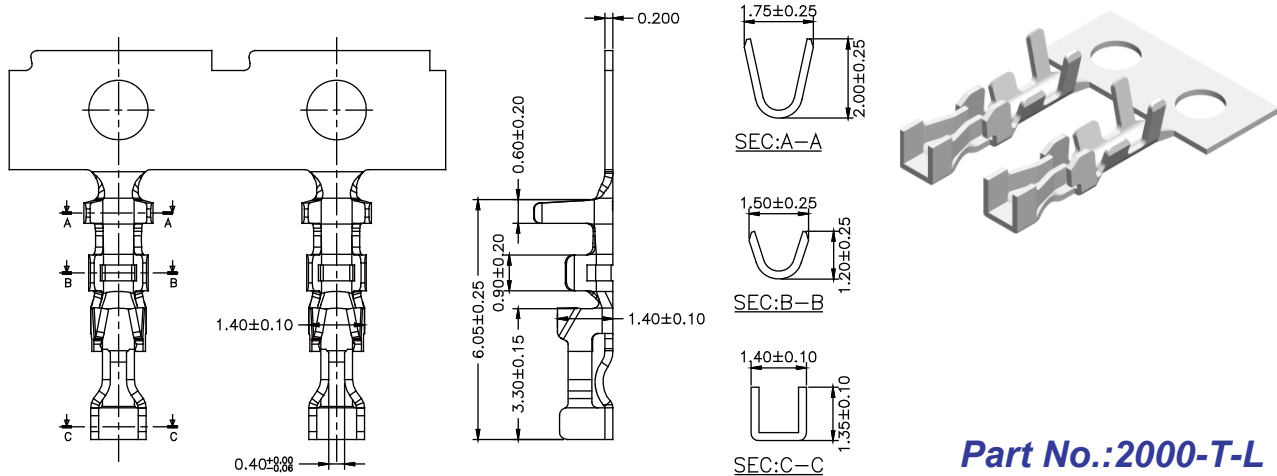

2.0mm Terminal / Housing

Part No.:2000-T-L

Part No.	Wire Range	Insulation O.D.	Material	Finish
2000-TGP-L	AWG#26-#30	1.40mm(max)	Phosphor Bronze	Gold Plated
2000-TTP-L	AWG#26-#30	1.40mm(max)	Phosphor Bronze	Tin Plated

Part No.	Dimensions		Part No.	Dimensions	
	A	B		A	B
2000H-202B-L	2.00	4.20	2000H-222B-L	42.00	44.20
2000H-203B-L	4.00	6.20	2000H-223B-L	44.00	46.20
2000H-204B-L	6.00	8.20	2000H-224B-L	46.00	48.20
2000H-205B-L	8.00	10.20	2000H-225B-L	48.00	50.20
2000H-206B-L	10.00	12.20	2000H-226B-L	50.00	52.20
2000H-207B-L	12.00	14.20	2000H-227B-L	52.00	54.20
2000H-208B-L	14.00	16.20	2000H-228B-L	54.00	56.20
2000H-209B-L	16.00	18.20	2000H-229B-L	56.00	58.20
2000H-210B-L	18.00	20.20	2000H-230B-L	58.00	60.20
2000H-211B-L	20.00	22.20	2000H-231B-L	60.00	62.20
2000H-212B-L	22.00	24.20	2000H-232B-L	62.00	64.20
2000H-213B-L	24.00	26.20	2000H-233B-L	64.00	66.20
2000H-214B-L	26.00	28.20	2000H-234B-L	66.00	68.20
2000H-215B-L	28.00	30.20	2000H-235B-L	68.00	70.20
2000H-216B-L	30.00	32.20	2000H-236B-L	70.00	72.20
2000H-217B-L	32.00	34.20	2000H-237B-L	72.00	74.20
2000H-218B-L	34.00	36.20	2000H-238B-L	74.00	76.20
2000H-219B-L	36.00	38.20	2000H-239B-L	76.00	78.20
2000H-220B-L	38.00	40.20	2000H-240B-L	78.00	80.20
2000H-221B-L	40.00	42.20			