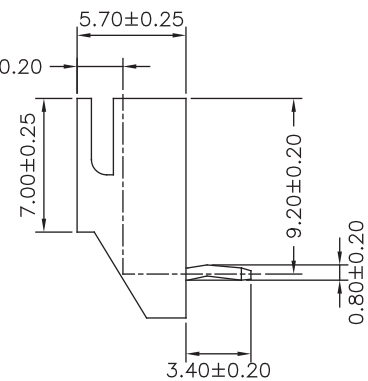

**2.5mm Terminal / Housing**

**Part No.:2503-T-L**

Part No.	Wire Range	Insulation O.D.	Material	Finish
2503-TTB-L	AWG#22-#28	1.90mm(max)	Brass	Tin Plated
2503-TTP-L	AWG#22-#28	1.90mm(max)	Phosphor Bronze	Tin Plated

**Part No.:2503H-XXW-L**

Part No.	Dimensions	
	A	B
2503R-02TW-L	2.50	7.50
2503R-03TW-L	5.00	10.00
2503R-04TW-L	7.50	12.50
2503R-05TW-L	10.00	15.00
2503R-06TW-L	12.50	17.50
2503R-07TW-L	15.00	20.00
2503R-08TW-L	17.50	22.50
2503R-09TW-L	20.00	25.00
2503R-10TW-L	22.50	27.50
2503R-11TW-L	25.00	30.00
2503R-12TW-L	27.50	32.50
2503R-13TW-L	30.00	35.00
2503R-14TW-L	32.50	37.50
2503R-15TW-L	35.00	40.00
2503R-16TW-L	37.50	42.50
2503R-17TW-L	40.00	45.00
2503R-18TW-L	42.50	47.50
2503R-19TW-L	45.00	50.00
2503R-20TW-L	47.50	52.50

Part No.	Dimensions	
	A	B
2503S-02TW-L	2.50	7.50
2503S-03TW-L	5.00	10.00
2503S-04TW-L	7.50	12.50
2503S-05TW-L	10.00	15.00
2503S-06TW-L	12.50	17.50
2503S-07TW-L	15.00	20.00
2503S-08TW-L	17.50	22.50
2503S-09TW-L	20.00	25.00
2503S-10TW-L	22.50	27.50
2503S-11TW-L	25.00	30.00
2503S-12TW-L	27.50	32.50
2503S-13TW-L	30.00	35.00
2503S-14TW-L	32.50	37.50
2503S-15TW-L	35.00	40.00
2503S-16TW-L	37.50	42.50
2503S-17TW-L	40.00	45.00
2503S-18TW-L	42.50	47.50
2503S-19TW-L	45.00	50.00
2503S-20TW-L	47.50	52.50