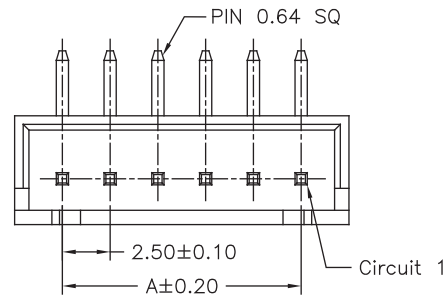

## 2.5mm Wafer Right Angle / Straight Type

### Specifications

Current Rating: 3A AC,DC  
 Voltage Rating: 250V AC,DC  
 Temperature Range: -25°C to +85°C  
 Contact Resistance: 10mΩ Max  
 Insulation Resistance: 1000MΩ Min  
 Withstanding Voltage: 1000V AC/minute  
 Terminal: Brass / Tin Plated  
 Material: Nylon 66, UL94V-0

Part No.	Dimensions	
	A	B
2503R-02TW-L	2.50	7.50
2503R-03TW-L	5.00	10.00
2503R-04TW-L	7.50	12.50
2503R-05TW-L	10.00	15.00
2503R-06TW-L	12.50	17.50
2503R-07TW-L	15.00	20.00
2503R-08TW-L	17.50	22.50
2503R-09TW-L	20.00	25.00
2503R-10TW-L	22.50	27.50
2503R-11TW-L	25.00	30.00
2503R-12TW-L	27.50	32.50
2503R-13TW-L	30.00	35.00
2503R-14TW-L	32.50	37.50
2503R-15TW-L	35.00	40.00
2503R-16TW-L	37.50	42.50
2503R-17TW-L	40.00	45.00
2503R-18TW-L	42.50	47.50
2503R-19TW-L	45.00	50.00
2503R-20TW-L	47.50	52.50

Part No.	Dimensions	
	A	B
2503S-02TW-L	2.50	7.50
2503S-03TW-L	5.00	10.00
2503S-04TW-L	7.50	12.50
2503S-05TW-L	10.00	15.00
2503S-06TW-L	12.50	17.50
2503S-07TW-L	15.00	20.00
2503S-08TW-L	17.50	22.50
2503S-09TW-L	20.00	25.00
2503S-10TW-L	22.50	27.50
2503S-11TW-L	25.00	30.00
2503S-12TW-L	27.50	32.50
2503S-13TW-L	30.00	35.00
2503S-14TW-L	32.50	37.50
2503S-15TW-L	35.00	40.00
2503S-16TW-L	37.50	42.50
2503S-17TW-L	40.00	45.00
2503S-18TW-L	42.50	47.50
2503S-19TW-L	45.00	50.00
2503S-20TW-L	47.50	52.50