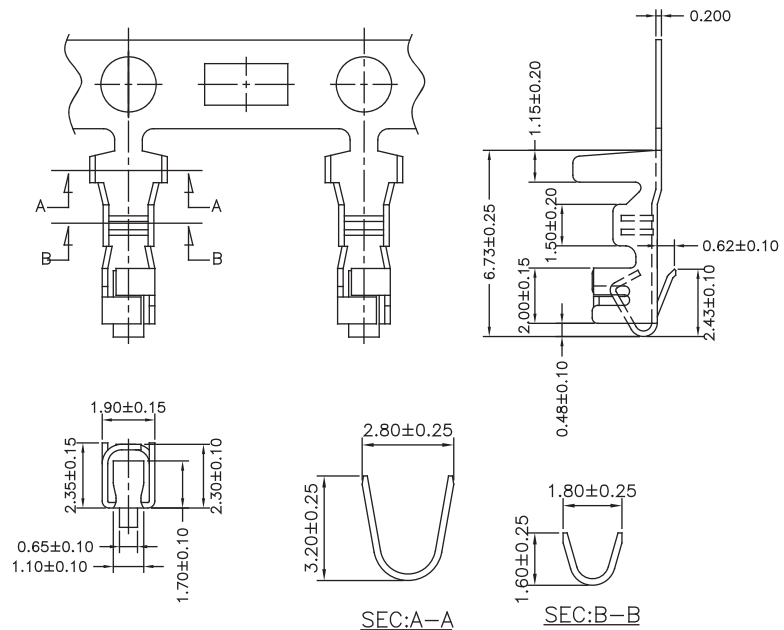

**2.5mm Terminal / Housing**

**Part No.:2503-T-L**

Part No.	Wire Range	Insulation O.D.	Material	Finish
2503-TTB-L	AWG#22-#28	1.90mm(max)	Brass	Tin Plated
2503-TTP-L	AWG#22-#28	1.90mm(max)	Phosphor Bronze	Tin Plated

**Part No.:2503H-XXW-L**

Part No.	Dimensions	
	A	B
2503R-02TW-L	2.50	7.50
2503R-03TW-L	5.00	10.00
2503R-04TW-L	7.50	12.50
2503R-05TW-L	10.00	15.00
2503R-06TW-L	12.50	17.50
2503R-07TW-L	15.00	20.00
2503R-08TW-L	17.50	22.50
2503R-09TW-L	20.00	25.00
2503R-10TW-L	22.50	27.50
2503R-11TW-L	25.00	30.00
2503R-12TW-L	27.50	32.50
2503R-13TW-L	30.00	35.00
2503R-14TW-L	32.50	37.50
2503R-15TW-L	35.00	40.00
2503R-16TW-L	37.50	42.50
2503R-17TW-L	40.00	45.00
2503R-18TW-L	42.50	47.50
2503R-19TW-L	45.00	50.00
2503R-20TW-L	47.50	52.50

Part No.	Dimensions	
	A	B
2503S-02TW-L	2.50	7.50
2503S-03TW-L	5.00	10.00
2503S-04TW-L	7.50	12.50
2503S-05TW-L	10.00	15.00
2503S-06TW-L	12.50	17.50
2503S-07TW-L	15.00	20.00
2503S-08TW-L	17.50	22.50
2503S-09TW-L	20.00	25.00
2503S-10TW-L	22.50	27.50
2503S-11TW-L	25.00	30.00
2503S-12TW-L	27.50	32.50
2503S-13TW-L	30.00	35.00
2503S-14TW-L	32.50	37.50
2503S-15TW-L	35.00	40.00
2503S-16TW-L	37.50	42.50
2503S-17TW-L	40.00	45.00
2503S-18TW-L	42.50	47.50
2503S-19TW-L	45.00	50.00
2503S-20TW-L	47.50	52.50