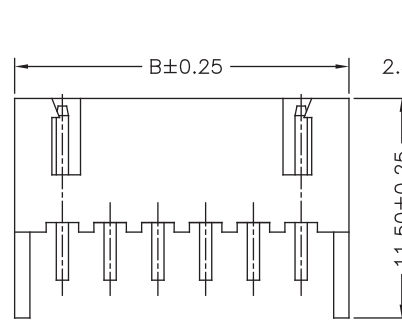

**2.5mm Terminal / Housing**

**Part No.:2503-T-L**

Part No.	Wire Range	Insulation O.D.	Material	Finish
2503-TTB-L	AWG#22-#28	1.90mm(max)	Brass	Tin Plated
2503-TTP-L	AWG#22-#28	1.90mm(max)	Phosphor Bronze	Tin Plated

### Specifications

Current Rating: 3A AC,DC  
 Voltage Rating: 250V AC,DC  
 Temperature Range: -25°C to +85°C  
 Contact Resistance: 10mΩ Max  
 Insulation Resistance: 1000MΩ Min  
 Withstanding Voltage: 1000V AC/minute  
 Terminal: Brass / Tin Plated  
 Material: Nylon 66, UL94V-0

Part No.	Dimensions	
	A	B
2503R-02TW-L	2.50	7.50
2503R-03TW-L	5.00	10.00
2503R-04TW-L	7.50	12.50
2503R-05TW-L	10.00	15.00
2503R-06TW-L	12.50	17.50
2503R-07TW-L	15.00	20.00
2503R-08TW-L	17.50	22.50
2503R-09TW-L	20.00	25.00
2503R-10TW-L	22.50	27.50
2503R-11TW-L	25.00	30.00
2503R-12TW-L	27.50	32.50
2503R-13TW-L	30.00	35.00
2503R-14TW-L	32.50	37.50
2503R-15TW-L	35.00	40.00
2503R-16TW-L	37.50	42.50
2503R-17TW-L	40.00	45.00
2503R-18TW-L	42.50	47.50
2503R-19TW-L	45.00	50.00
2503R-20TW-L	47.50	52.50

Part No.	Dimensions	
	A	B
2503S-02TW-L	2.50	7.50
2503S-03TW-L	5.00	10.00
2503S-04TW-L	7.50	12.50
2503S-05TW-L	10.00	15.00
2503S-06TW-L	12.50	17.50
2503S-07TW-L	15.00	20.00
2503S-08TW-L	17.50	22.50
2503S-09TW-L	20.00	25.00
2503S-10TW-L	22.50	27.50
2503S-11TW-L	25.00	30.00
2503S-12TW-L	27.50	32.50
2503S-13TW-L	30.00	35.00
2503S-14TW-L	32.50	37.50
2503S-15TW-L	35.00	40.00
2503S-16TW-L	37.50	42.50
2503S-17TW-L	40.00	45.00
2503S-18TW-L	42.50	47.50
2503S-19TW-L	45.00	50.00
2503S-20TW-L	47.50	52.50