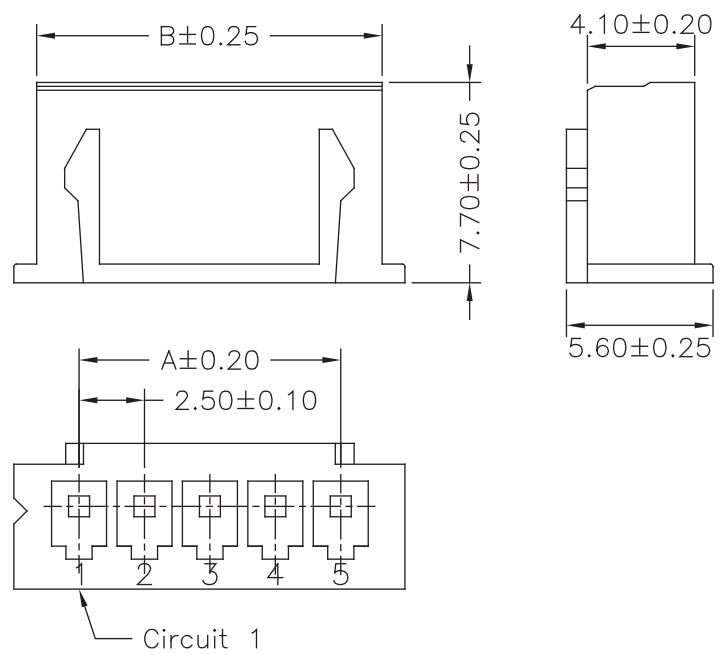

Part No.:2503-T-L

Part No.	Wire Range	Insulation O.D.	Material	Finish
2503-TTB-L	AWG#22-#28	1.90mm(max)	Brass	Tin Plated
2503-TTP-L	AWG#22-#28	1.90mm(max)	Phosphor Bronze	Tin Plated

Specifications
Current Rating: 3A AC,DC
Voltage Rating: 250V AC,DC
Temperature Range: -25°C to +85°C
Contact Resistance: 10mΩ Max
Insulation Resistance: 1000MΩ Min
Withstanding Voltage: 1000V AC/minute
Material:Nylon 66,UL94V-0